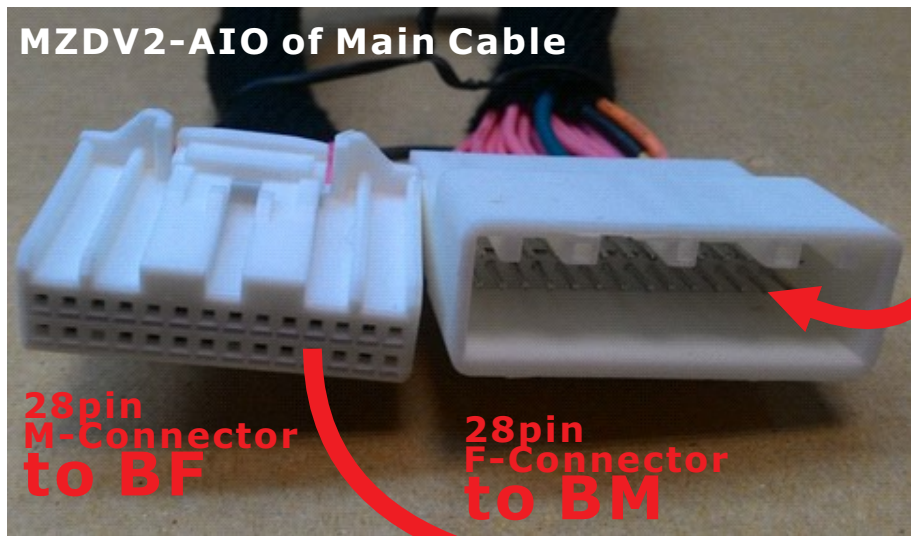

# MZDV2-AIO Car Video Interface

### MZDV2-AIO interface of cable link-1