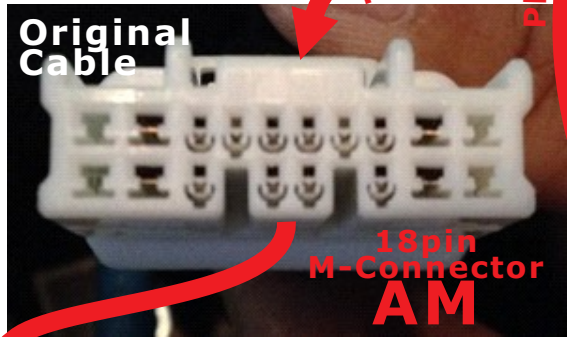

MZDV2-AIO Car Video Interface

On-Car Installation Guide

MZDV2-AIO interface of cable link-1