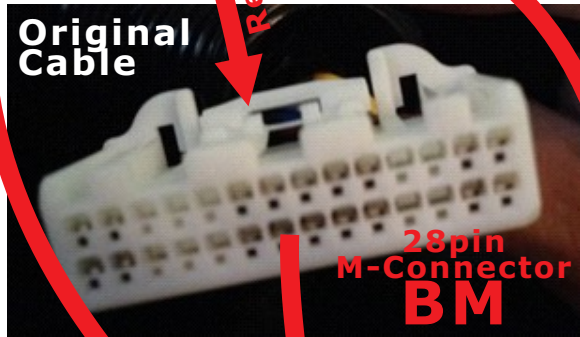

MZDV2-AIO Car Video Interface

On-Car Installation Guide

MZDV2-AIO interface of cable link-1